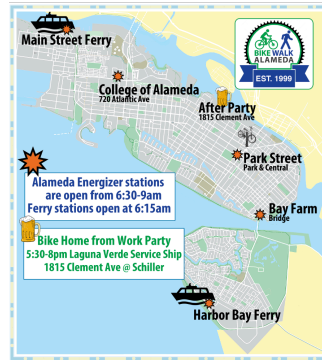

BIKE WALK ALAMEDA

Join a group ride	Volunteer at Bike to Work Day	Bike to a movie	Decorate your bike	Visit an Alameda Bike Shop
Become a BWA member or renew your membership	Draw us a map of your favorite Alameda ride!	Complete an errand by bike	Invite a friend for a bike ride	Bike to BART
Wave "hello" to a fellow cyclist	Ride the Cross Alameda Trail	Attend our BTWD After Party	Use a BikeLink locker	Help a friend fix their bike
Take a bike class	Take your bike on the ferry	Try out an e-bike	Go grocery shopping on your bike	Write a bike-related, Alameda-centric haiku
Visit the Library by bike	Check your ABCs (air, brakes, cables)	Use the bike rack on AC Transit	Post a picture of you with your bike on the BWA Facebook Page	Enjoy a protected bike path

Bicycle Bingo

#BWA Bingo

Celebrate 20 years of Bike Walk Alameda with our first-ever Bike to Work Day Bicycle Bingo!

Rules are Simple:

1. Check off each square with the date when you complete an activity
2. Post pictures on social media as you complete each square - tag them #BWABingo. We're on Instagram, Facebook and Twitter.    If you'd prefer, email your photos to info@bikewalkalameda.org
3. Complete as many squares as you can between April 20th – May 9th.

To win prizes:

1. Attend our Bike to Work Day After Party on Thursday, May 9th from 5:30-8pm at the Laguna Verde Service Ship to claim your prize!
 - a. Complete a Bingo (a row across, up/down, or diagonally)
 - b. For a chance to win a bigger prize, go for Blackout Bingo by completing every square.
2. Or email a copy of your completed bingo card by May 9th to info@bikewalkalameda.org and we'll get you hooked up with a prize.

Have fun, be safe, and enjoy your bicycle adventure! See you at the BWA BTWD After Party

May 9th from 5:30-8pm

Laguna Verde Service Ship

1815 Clement Avenue at Schiller

ALAMEDA MARINA

SRMERNST
development partners